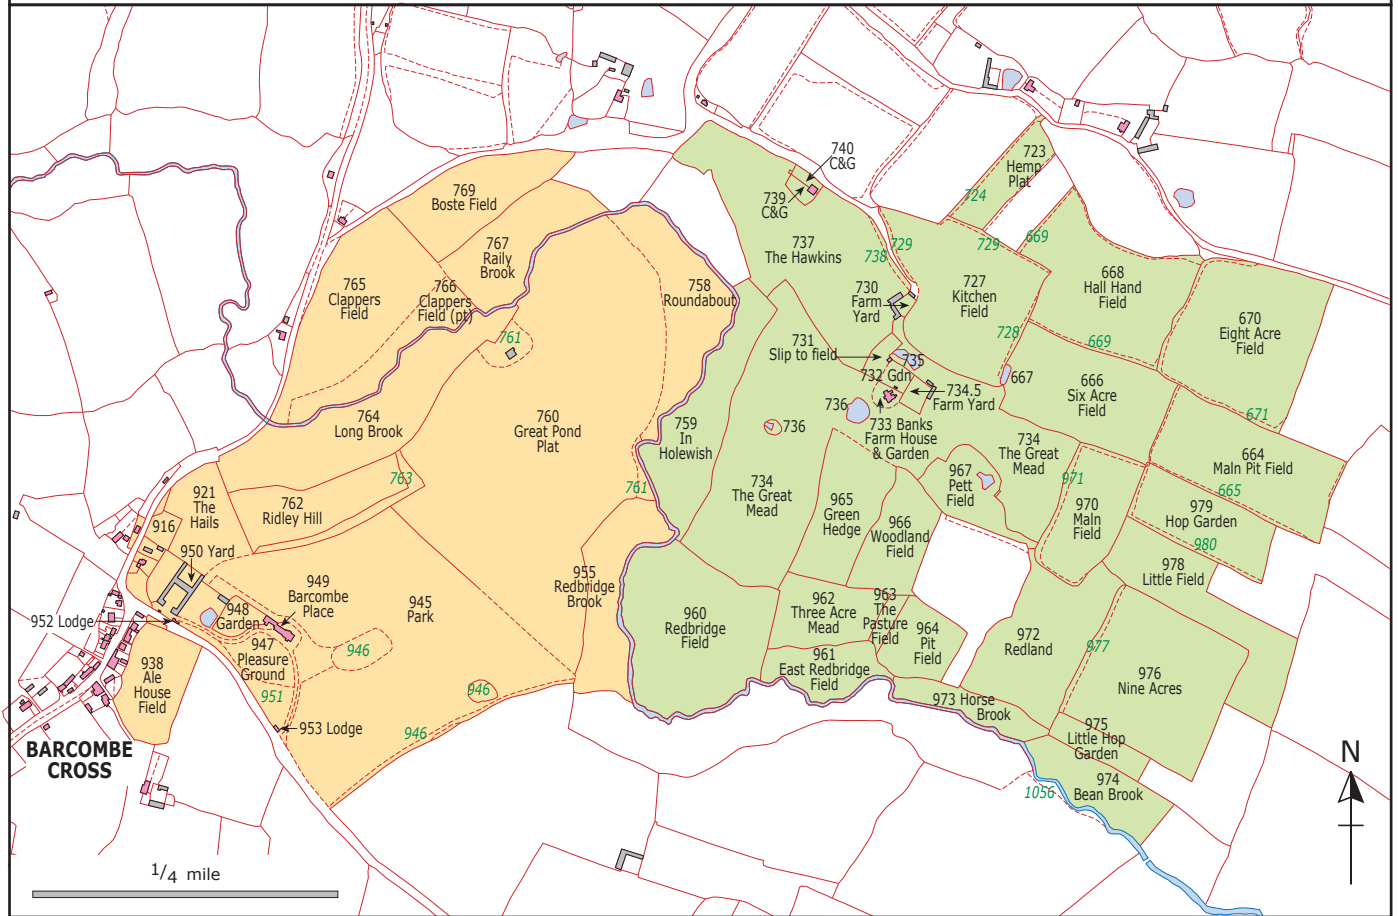

P113/34
**Barcombe Place, Covenanters Cottage,
 the Lodge, Keepers Cottage (now 1,
 Grantham Bank), Barcombe Cross**
 758-767, 769, 913, 915-921, 938, 945-953, 955

P113/34/2
**Banks farm and Elm cottages
 (now rebuilt on plot) and land**
 664-671, 723, 724, 727-740, pt 757, pt 759,
 960-967, 970-980

P113/34/1
**Markstakes Common, Granthams Rough and
 land to north adjoining Markstakes Lane**
 202-204, 211