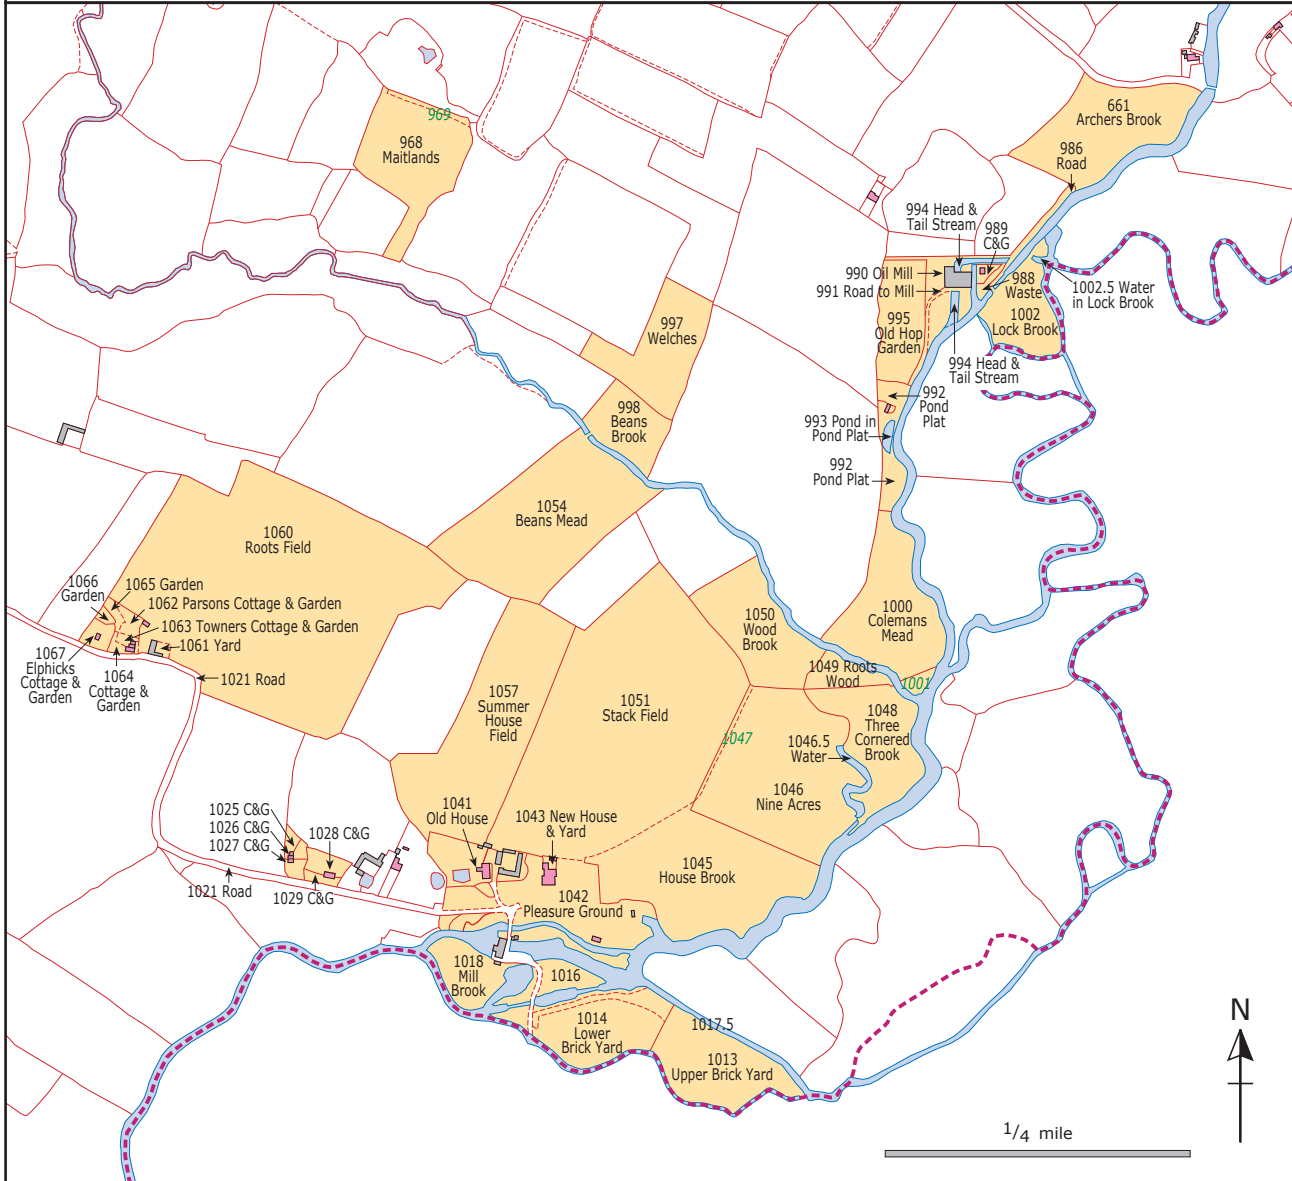

P113/35

Barcombe House, Lawn Cottage, Barcombe Mill, the Oil Mill, Mill Cottage, The White house, Little House, Pikes Cottage, Mill Cottage, Roots Cottage, Crink Cottages, and land

661, 968, 969, 986, 988-995, 997, 998, 1000-1002, 1002.5, 1013-1022, 1025-1029, 1036-1051, 1054, 1057, 1060-1067

P113/35/1

Blunts Wood and a plot of land west of Handlye Farm

1130, 1132, 1155