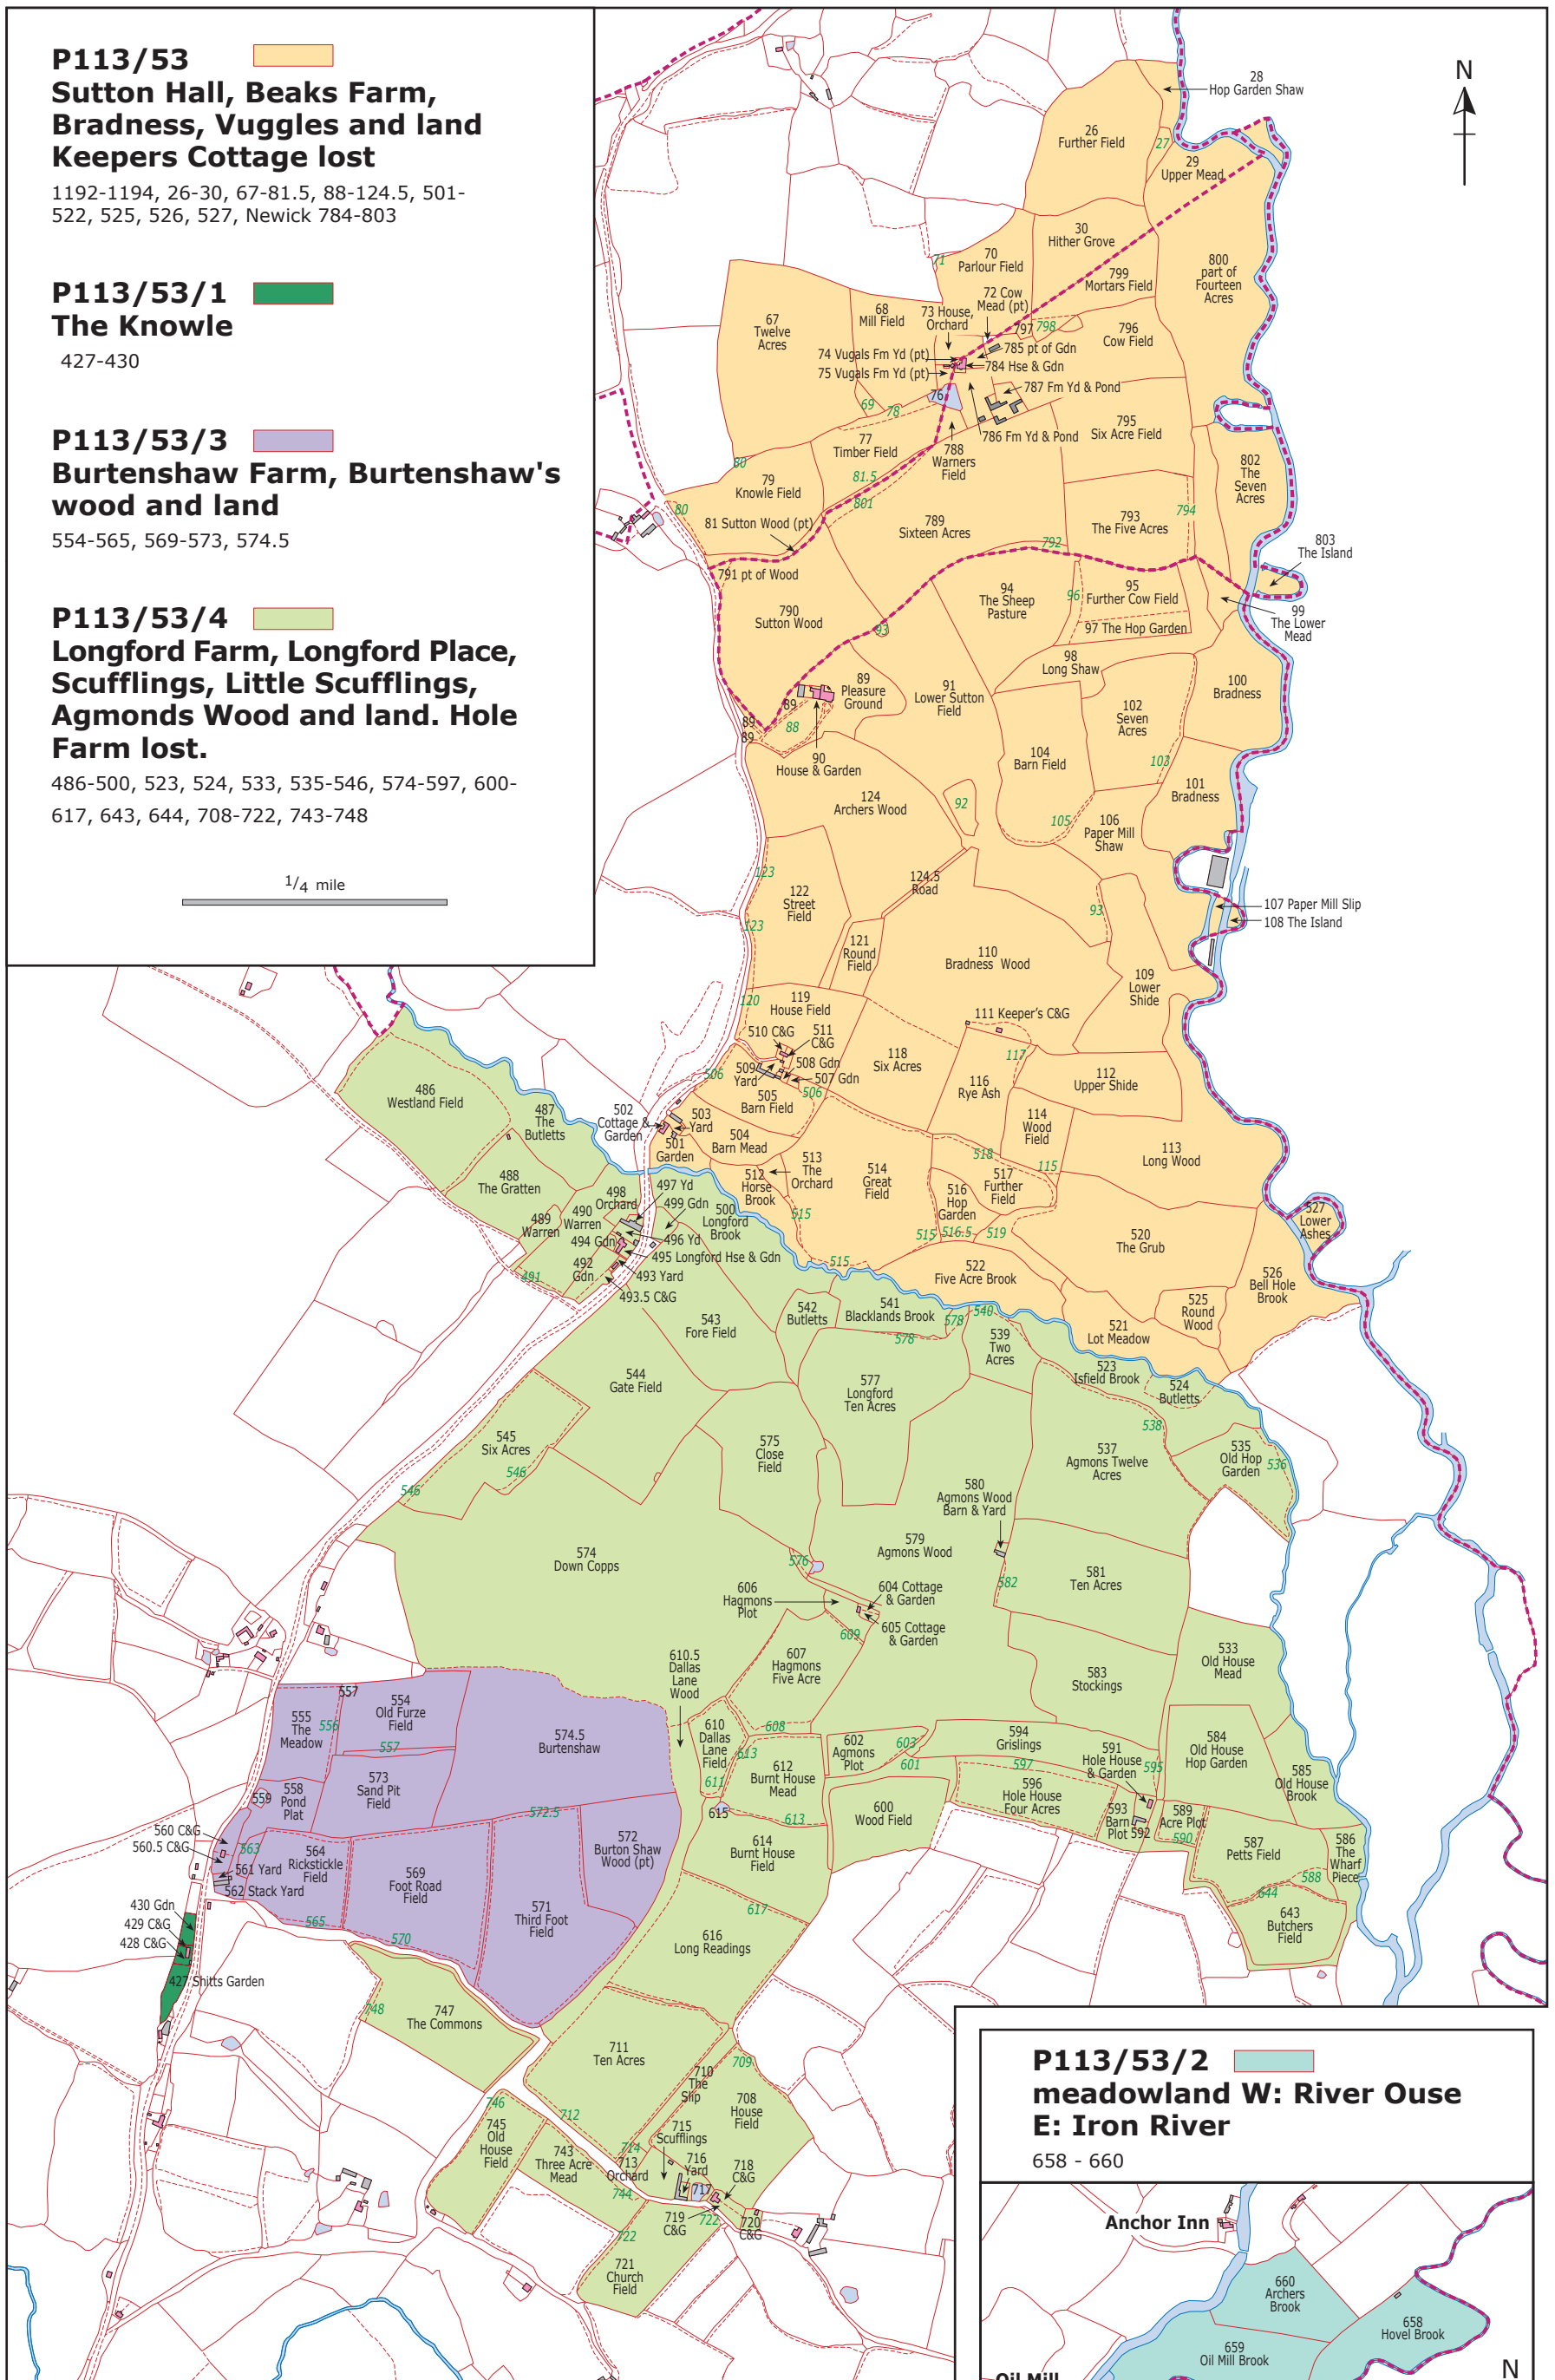

**P113/53**   
**Sutton Hall, Beaks Farm,  
 Bradness, Vuggles and land  
 Keepers Cottage lost**

1192-1194, 26-30, 67-81.5, 88-124.5, 501-522, 525, 526, 527, Newick 784-803

**P113/53/1**   
**The Knowle**

427-430

**P113/53/3**   
**Burtenshaw Farm, Burtenshaw's  
 wood and land**

554-565, 569-573, 574.5

**P113/53/4**   
**Longford Farm, Longford Place,  
 Scufflings, Little Scufflings,  
 Agmonds Wood and land. Hole  
 Farm lost.**

486-500, 523, 524, 533, 535-546, 574-597, 600-617, 643, 644, 708-722, 743-748

1/4 mile

**P113/53/2**   
**meadowland W: River Ouse  
 E: Iron River**

658 - 660