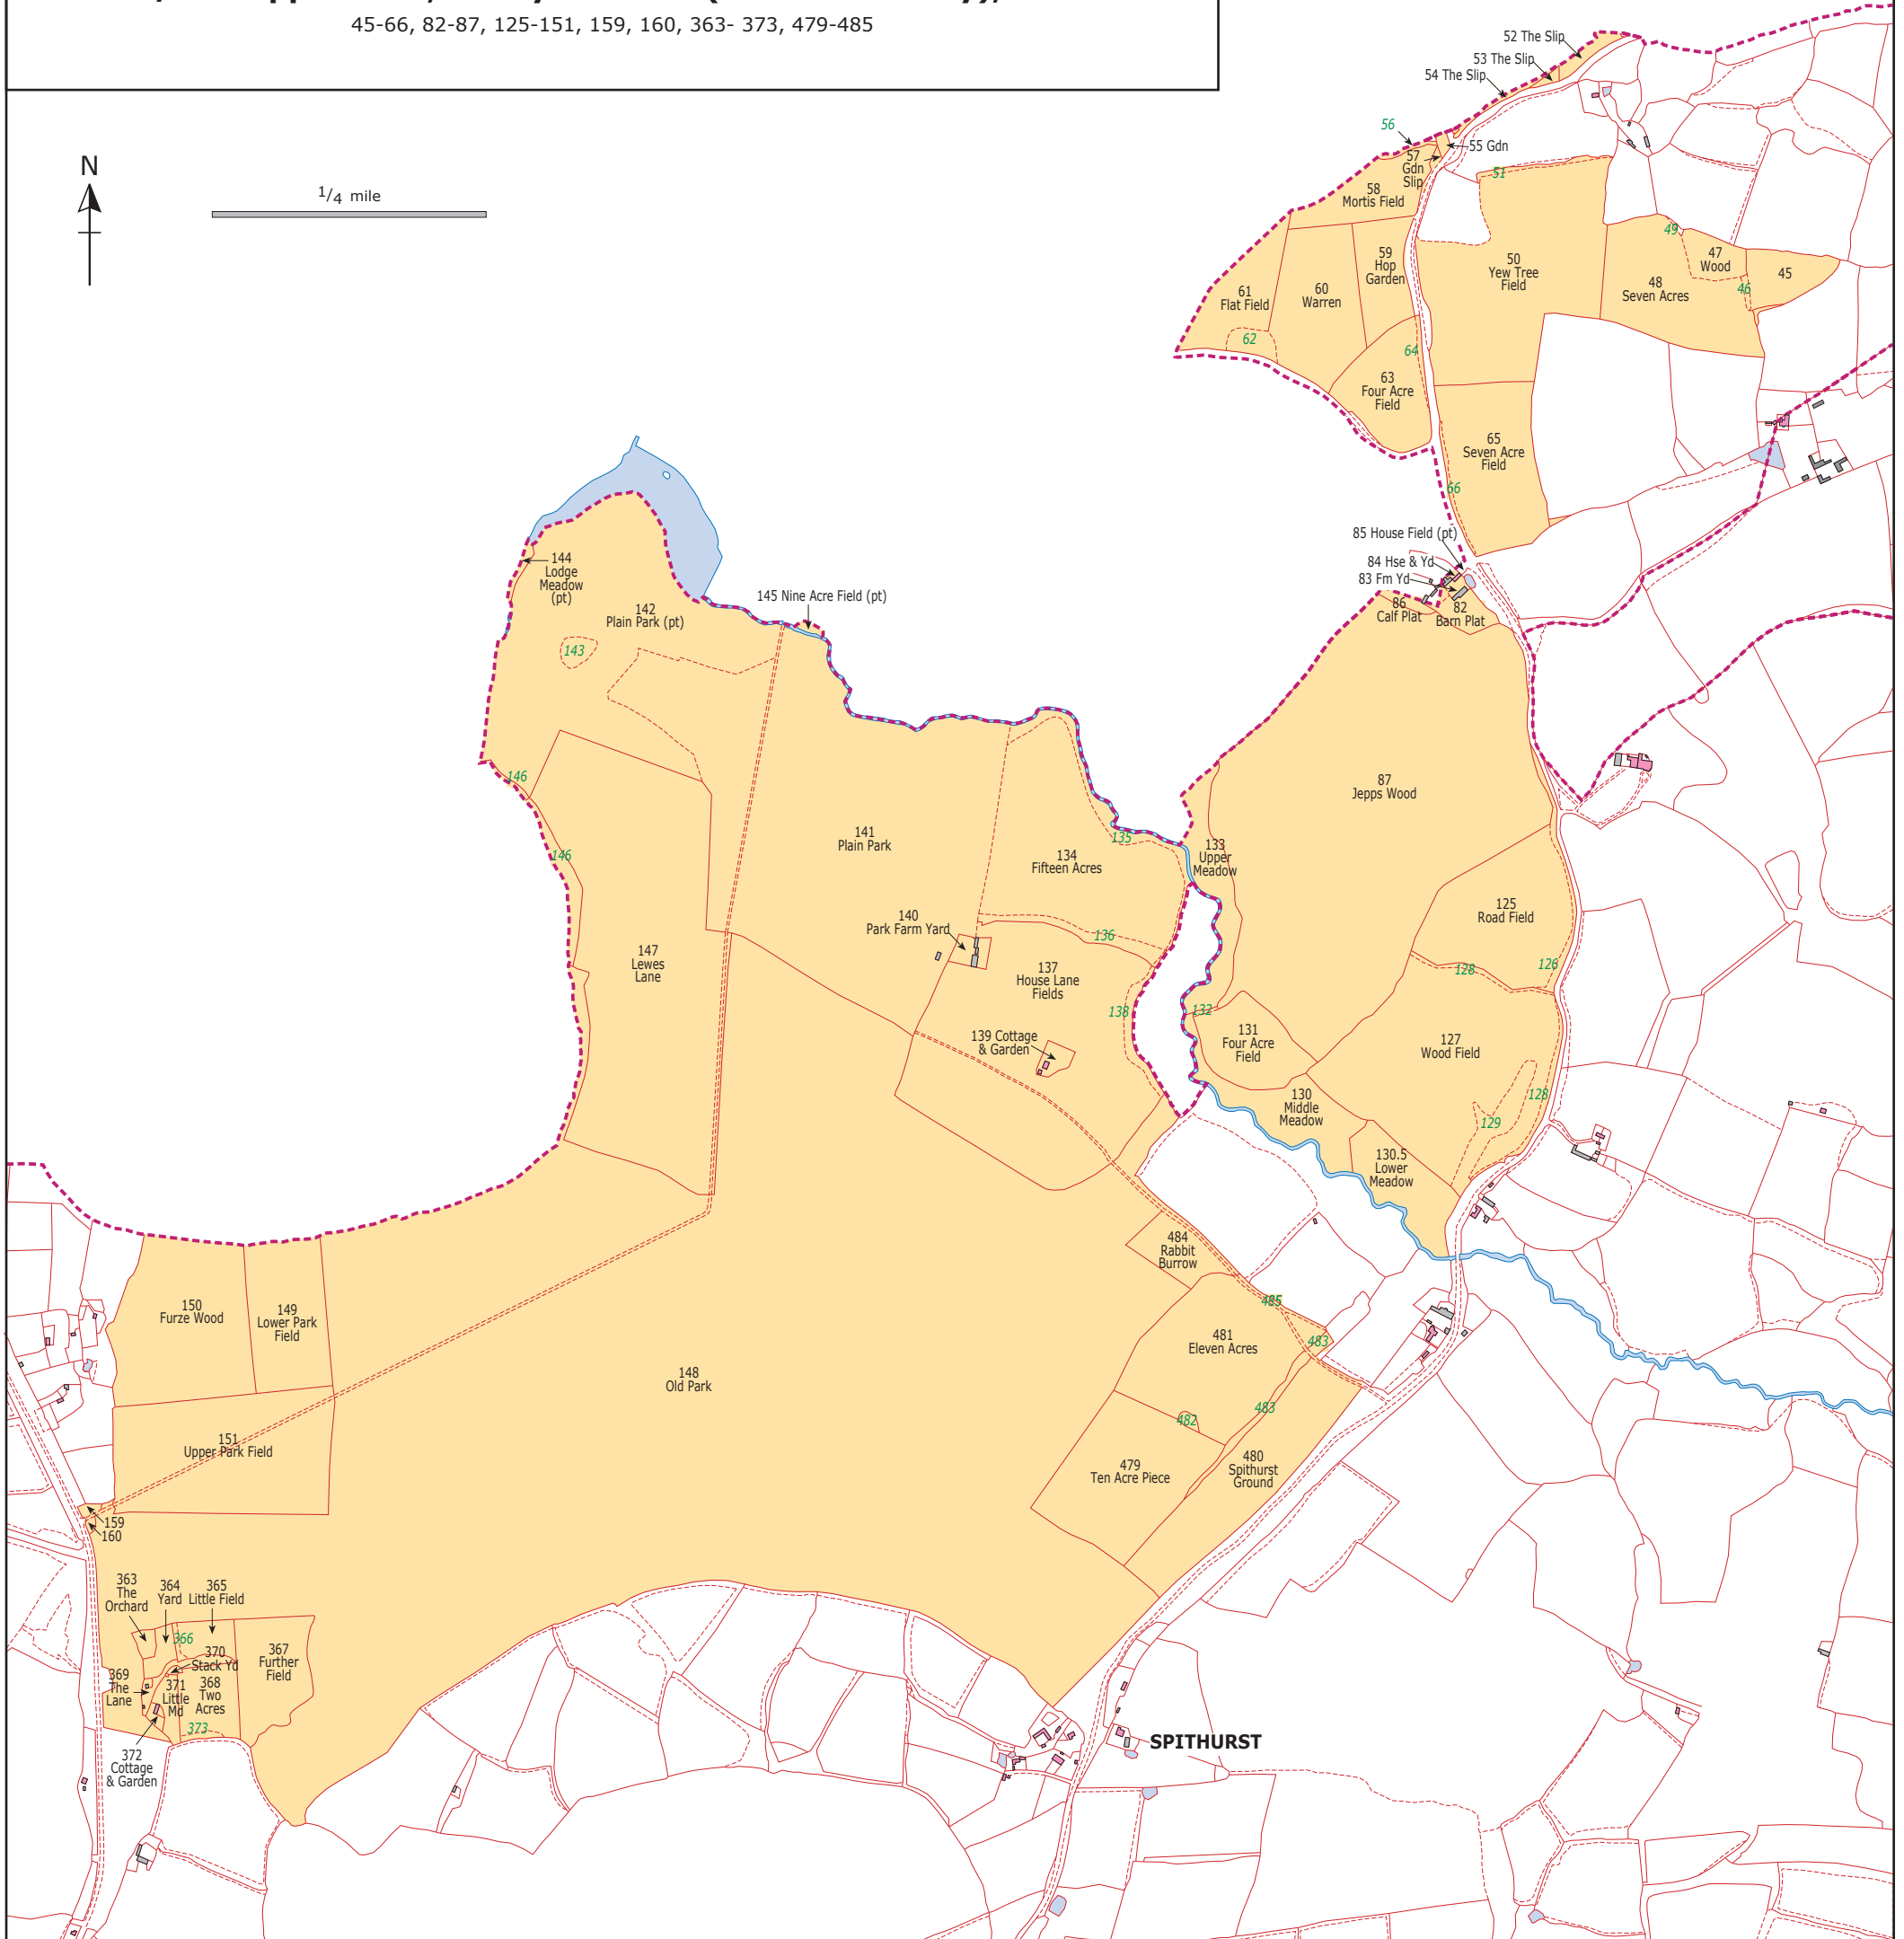

P113/61 Gipp's Farm, Brickyard Farm (Chubbs Nursery), and land

45-66, 82-87, 125-151, 159, 160, 363- 373, 479-485

1/4 mile

52 The Slip
53 The Slip
54 The Slip

56
57 Gdn Slip
58 Mortis Field

59 Hop Garden

60 Warren

61 Flat Field

62

63 Four Acre Field

64

65 Seven Acre Field

66

85 House Field (pt)

84 Hse & Yd

131 Four Acre Field

132

133 Upper Meadow

134 Fifteen Acres

135

136

137 House Lane Fields

138

363 The Orchard

364 Yard Little Field

365

366

367 Further Field

368

369 The Lane

370 Stack Yd